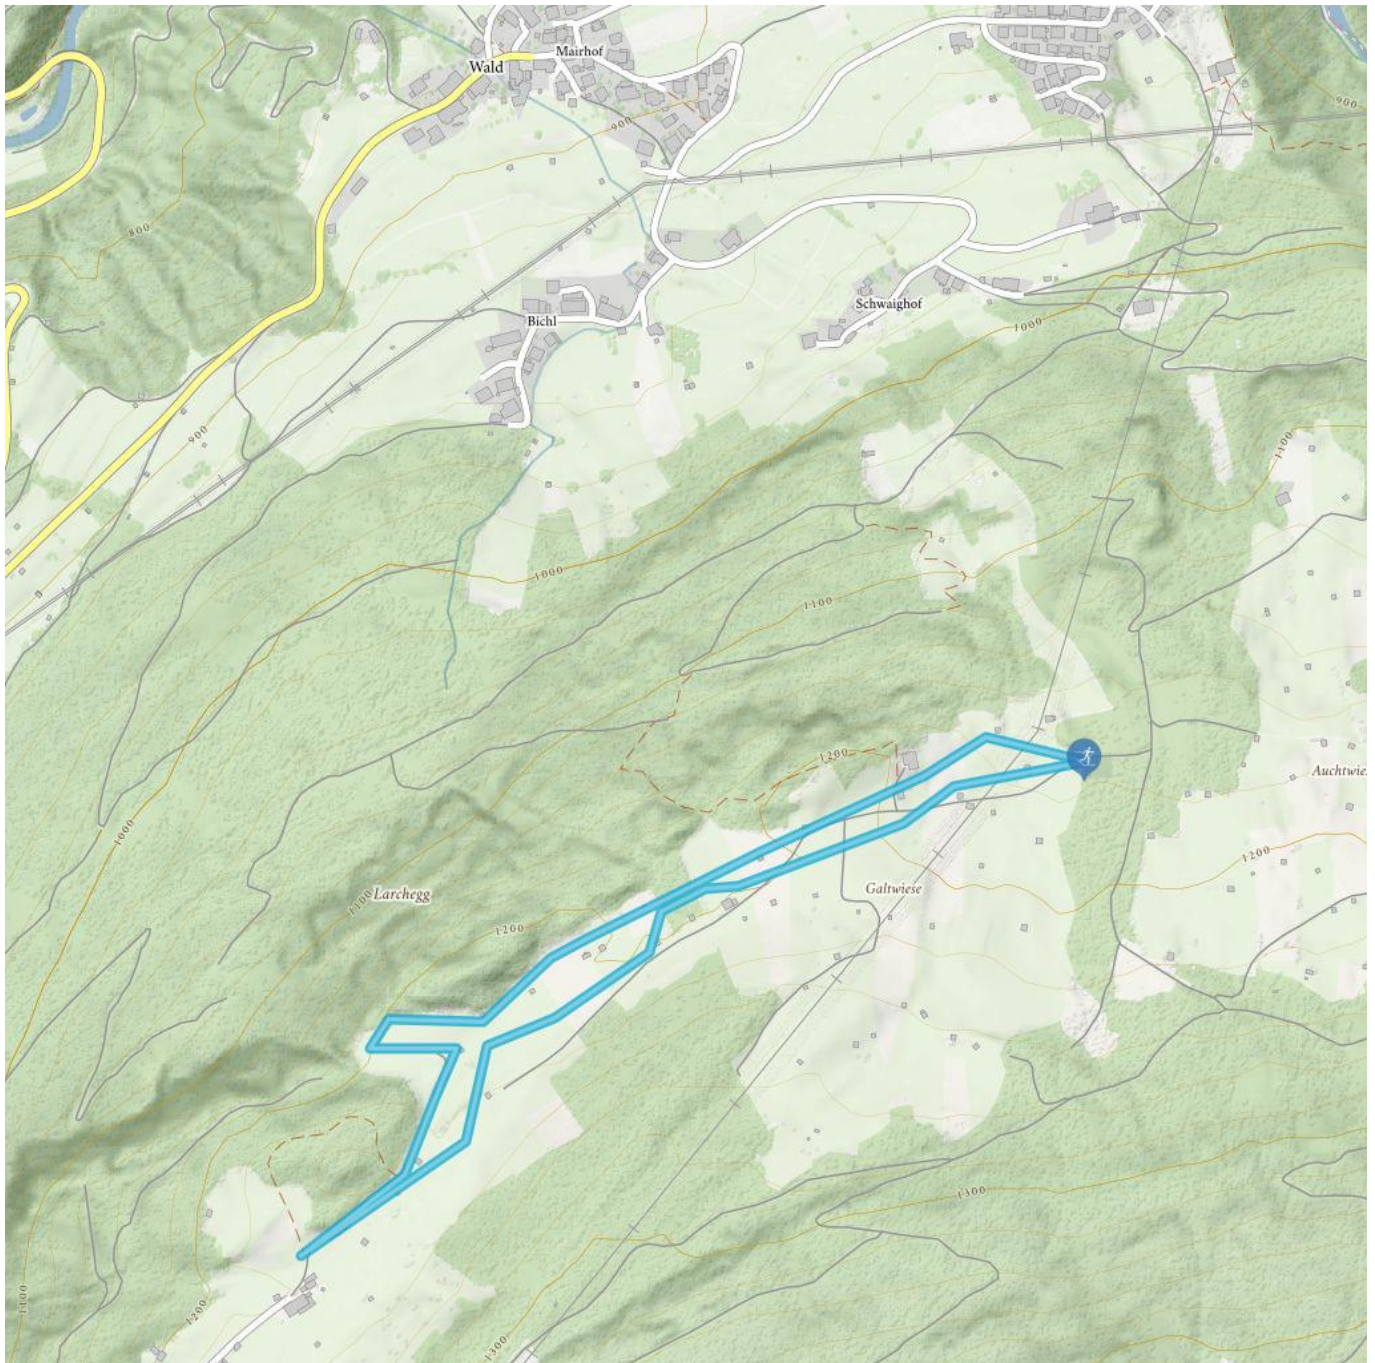

Galtwiesen cross-country skiing trail

Descent
30 m

Highest point
1230 m

Route length classic
2,6 km

Galtwiesen cross-country skiing trail

Information

Starting point **Car park Galtwiesen**

Destination point **Car park Galtwiesen**

Skating

Klassisch

Parking **Car Park Galtwiesen**