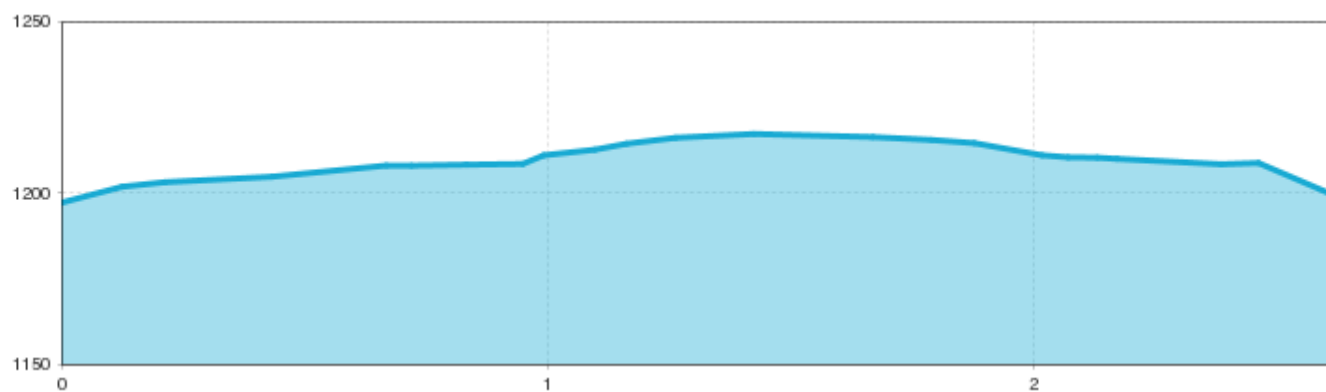

Galtwiesen cross-country skiing trail

Descent
30 m

Highest point
1230 m

Route length classic
2,6 km

Galtwiesen cross-country skiing trail

Information

Starting point **Car park Galtwiesen**

Destination point **Car park Galtwiesen**

Skating

Klassisch

Parking **Car Park Galtwiesen**