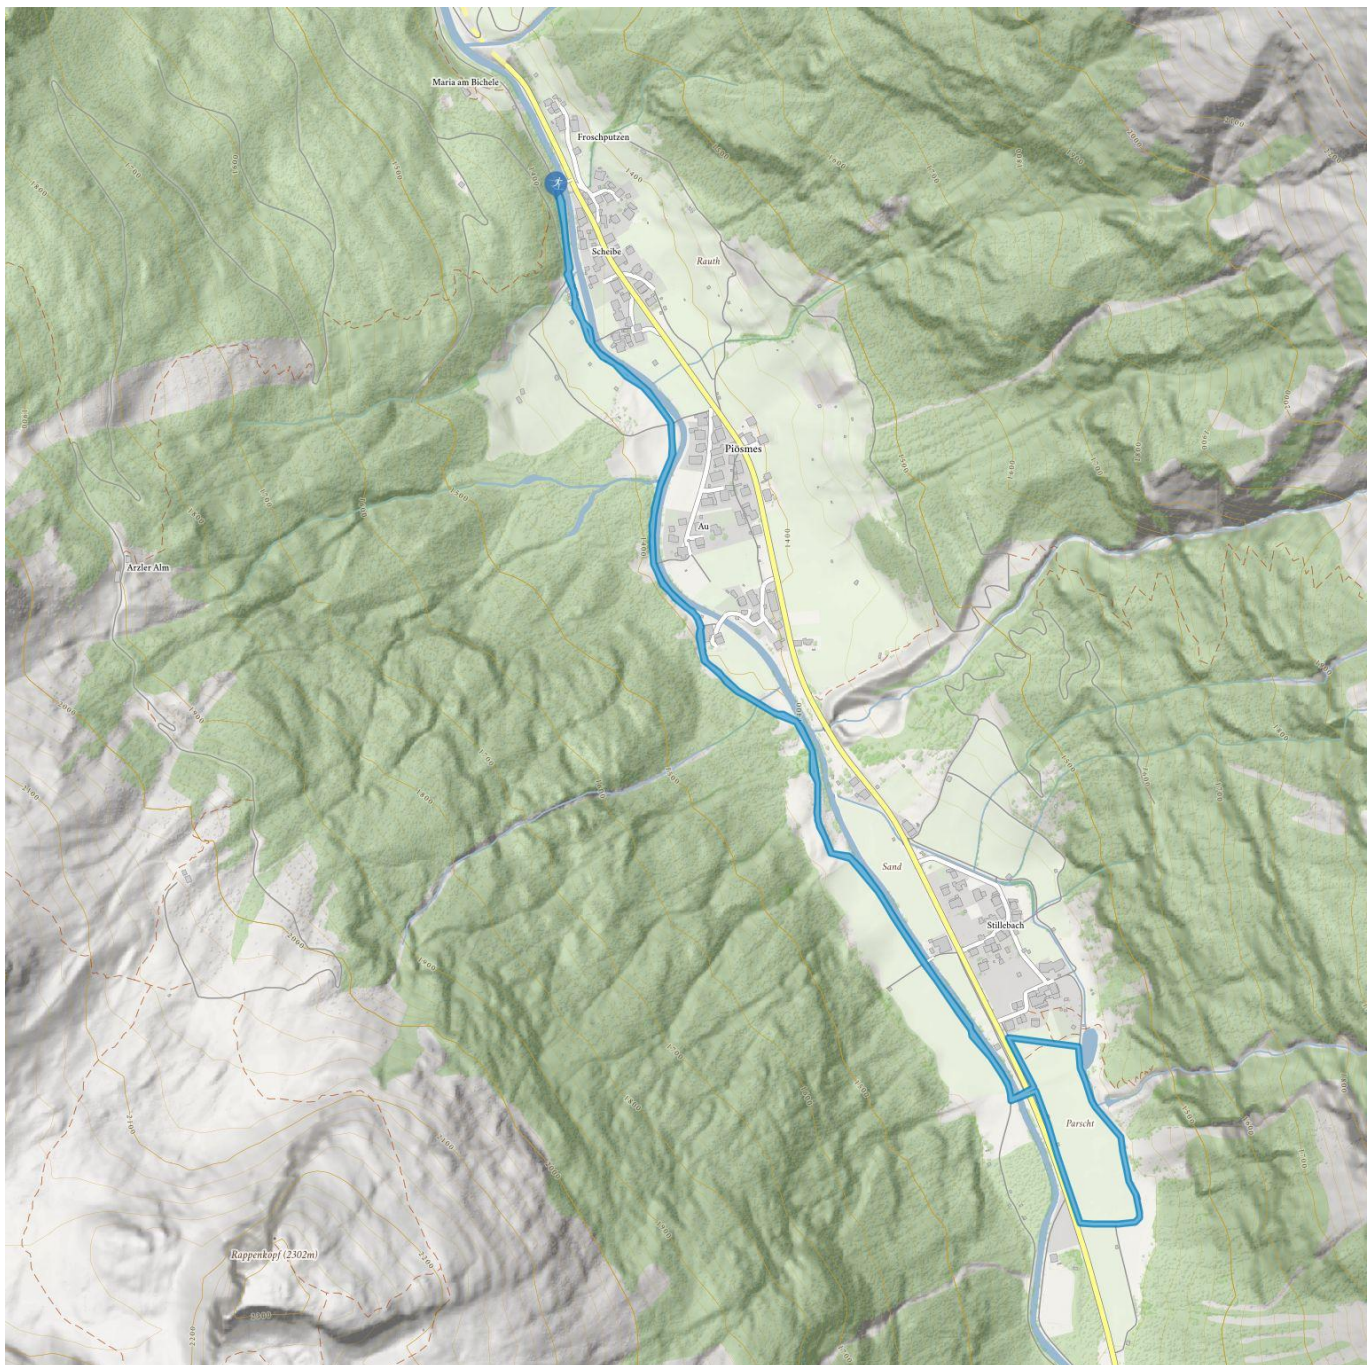

Stillebach cross-country skiing trail

Descent
53 m

Highest point
1418 m

Route length classic
5,3 km

Stillebach cross-country skiing trail

Information

Starting point **Hamlet Scheibe**

Destination point **Hamlet Scheibe**

Skating

Klassisch

Public transport

Take the bus till the bus stop Scheibe.

Parking

Parking space Stillebach

Description

Just as spectacular as the waterfall circular route, this circular trail runs to Stillebach. Cross the country road shortly after to add an extra loop. Return to your starting point in Scheibe via the valley trail.