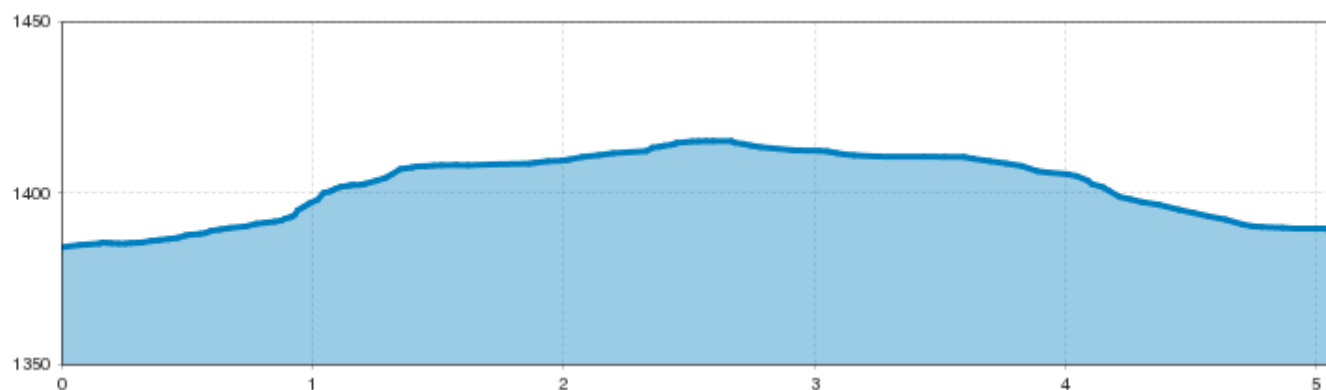

Stillebach cross-country skiing trail

Descent
53 m

Highest point
1418 m

Route length classic
5,3 km

Stillebach cross-country skiing trail

Information

Starting point **Hamlet Scheibe**

Destination point **Hamlet Scheibe**

Skating

Klassisch

Public transport

Take the bus till the bus stop Scheibe.

Parking

Parking space Stillebach

Description

Just as spectacular as the waterfall circular route, this circular trail runs to Stillebach. Cross the country road shortly after to add an extra loop. Return to your starting point in Scheibe via the valley trail.