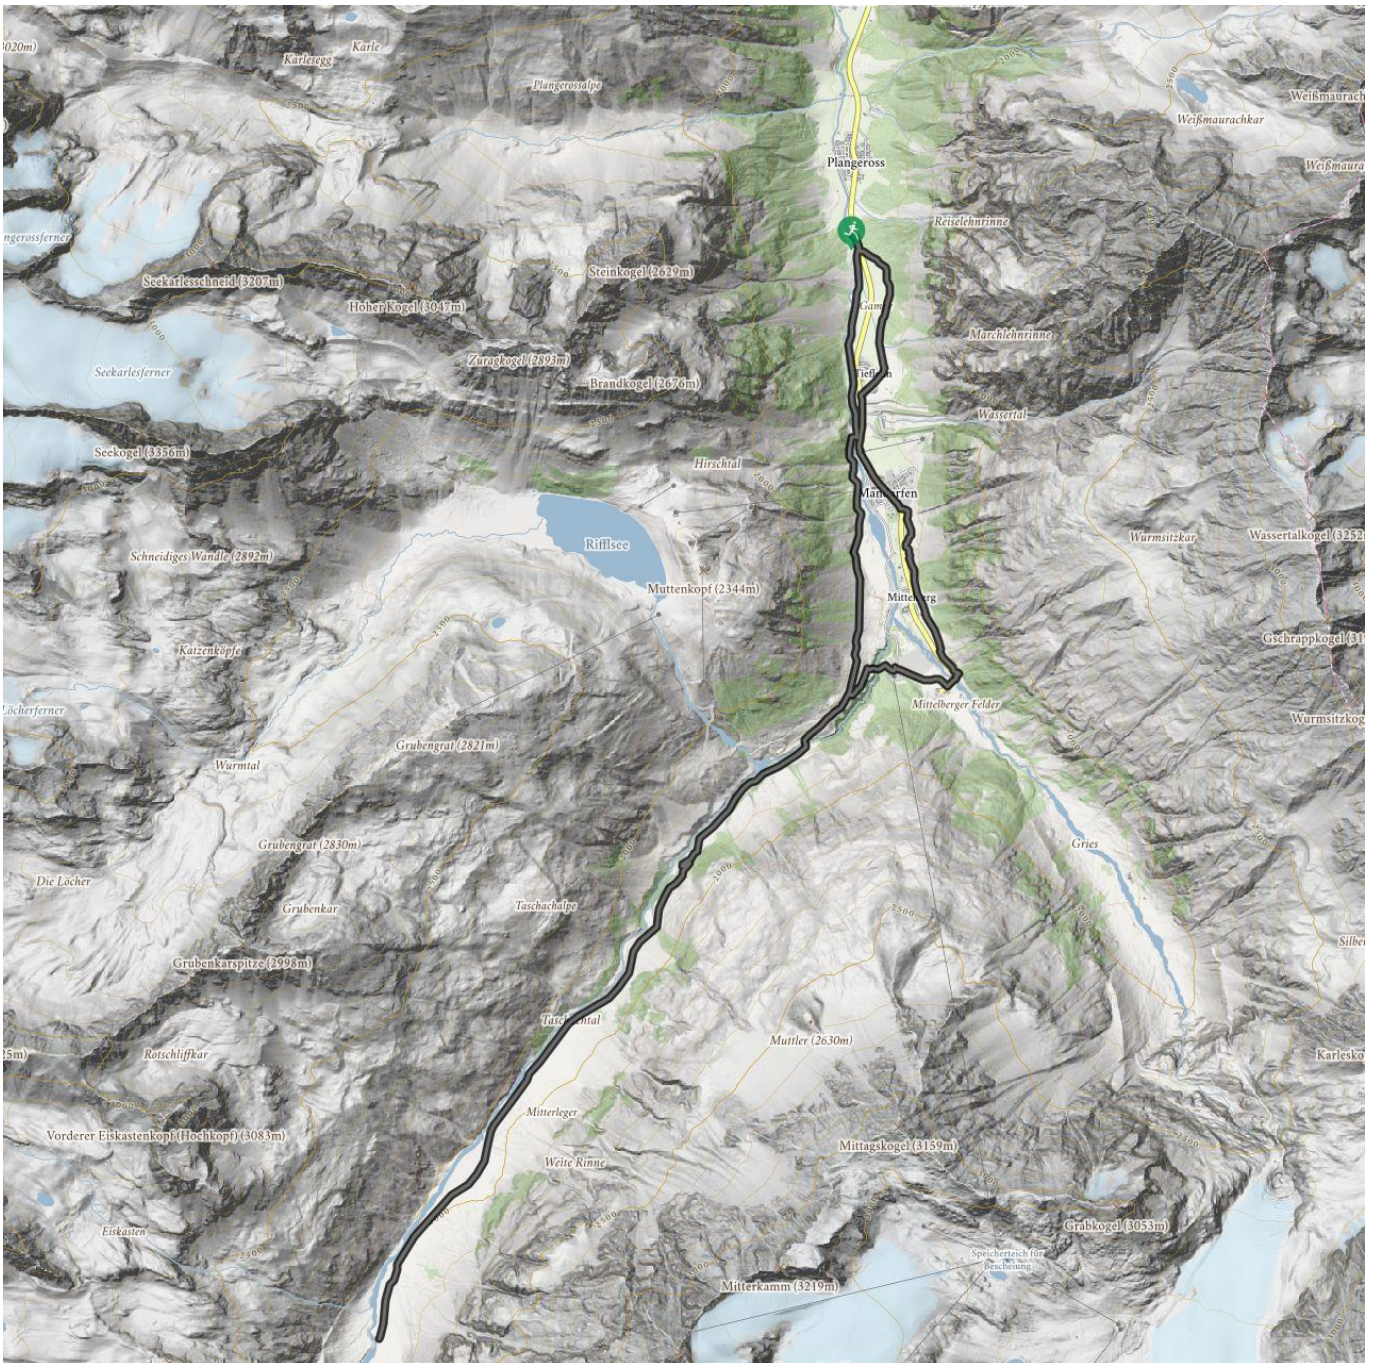

# Taschachhaus

Uphill ascent  
700 m

Descent  
700 m

Highest point  
2410 m

Route length  
17,6 km

# Taschachhaus