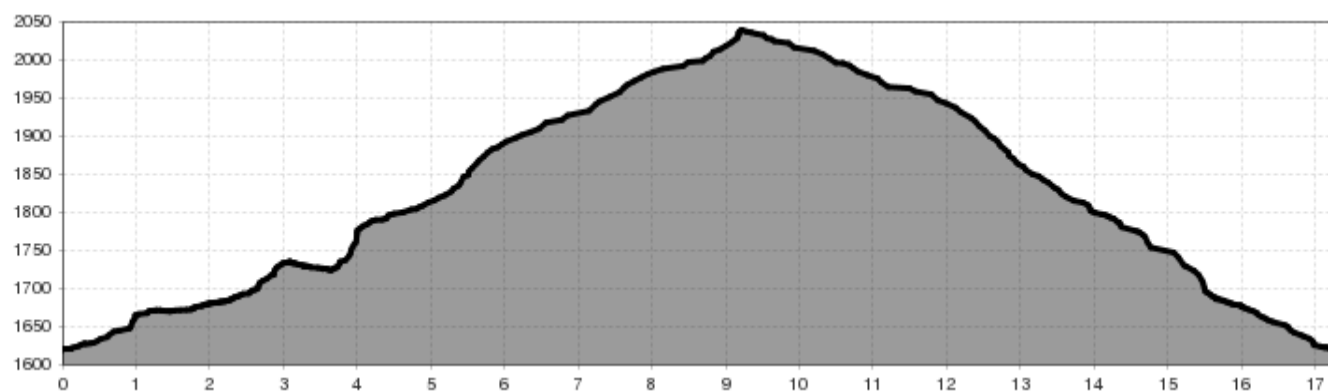

# Taschachhaus

Uphill ascent  
700 m

Descent  
700 m

Highest point  
2410 m

Route length  
17,6 km

# Taschachhaus