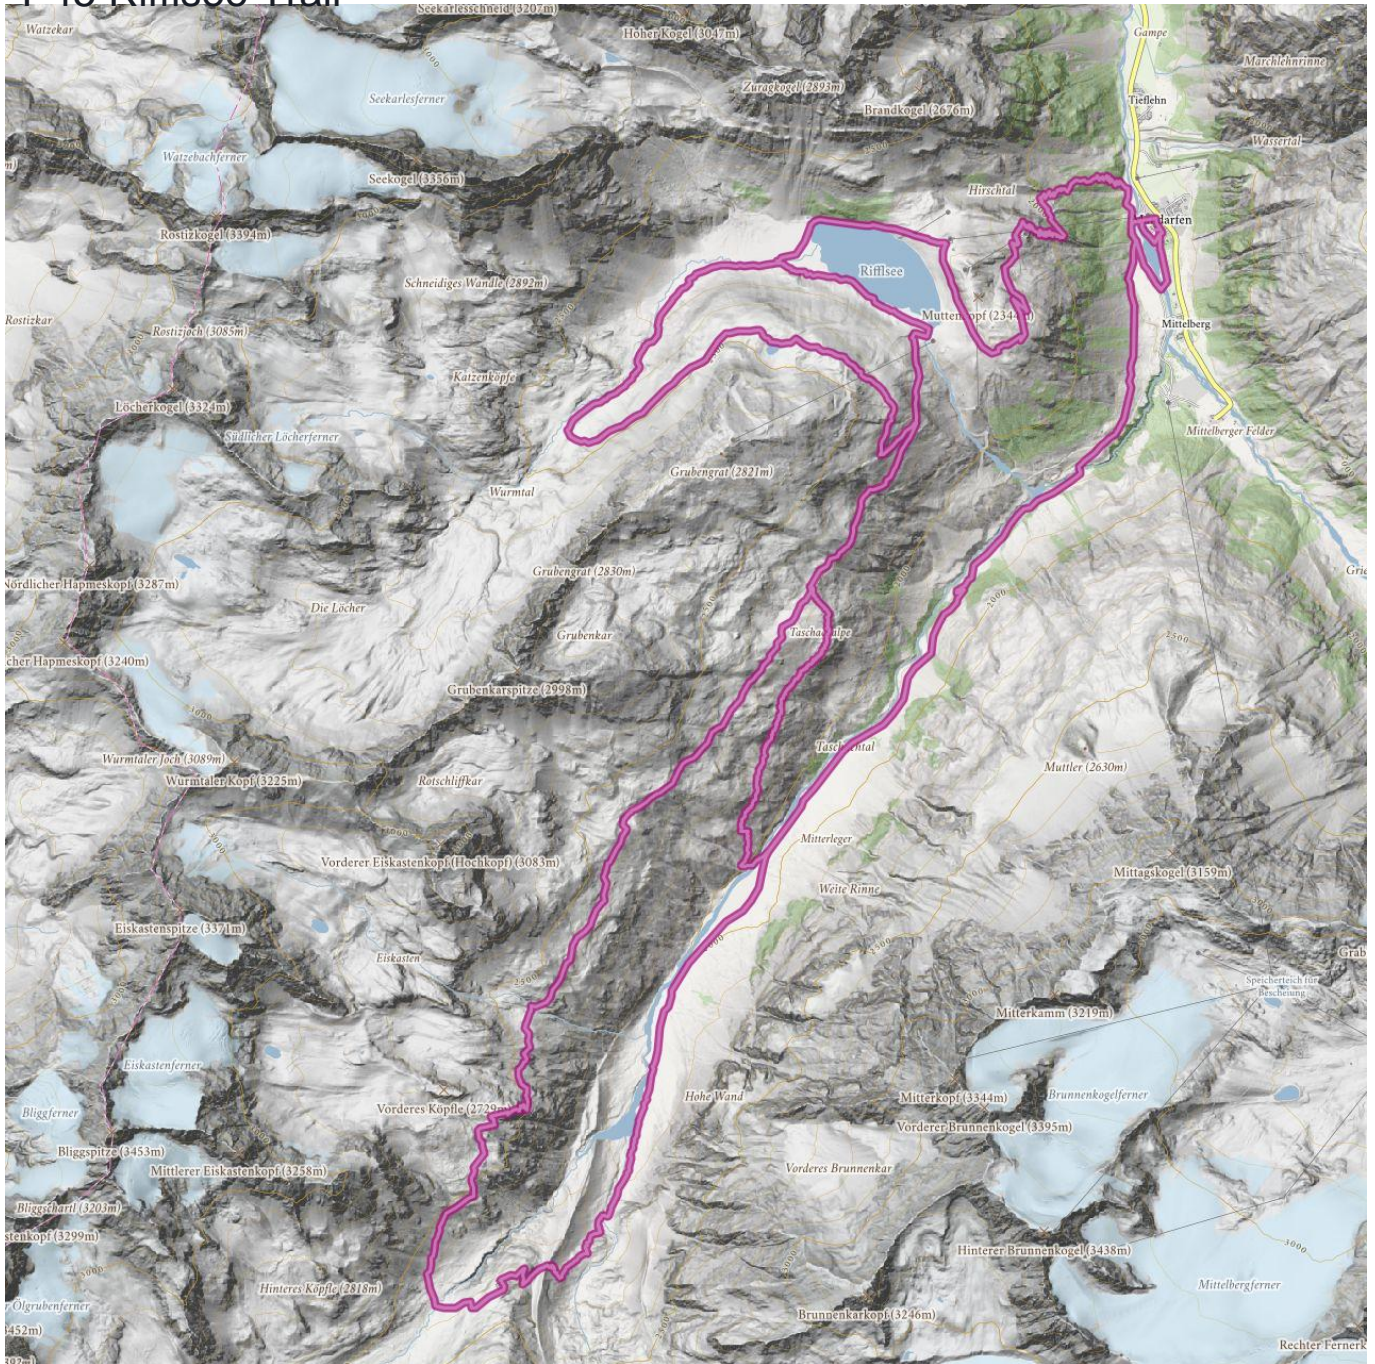

# P45 Riffelsee Trail

## P45 Riffelsee Trail

### Information

Starting point            **Mandarfen**  
Finishing point         **Mandarfen**  
Underground           **Forest floor, gravel**

 Impressions