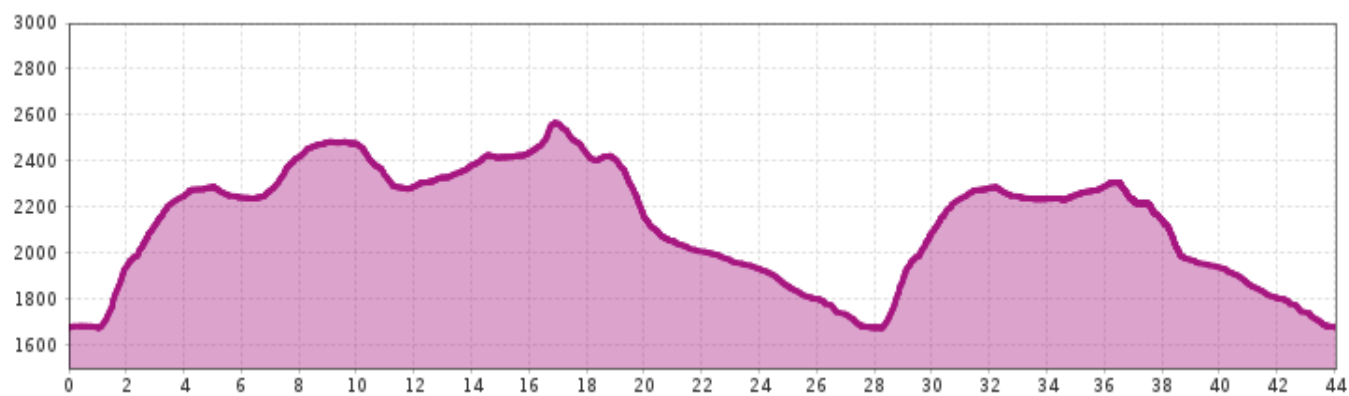

# P45 Riffelsee Trail

## P45 Riffelsee Trail

### Information

Starting point            **Mandarfen**  
Finishing point         **Mandarfen**  
Underground           **Forest floor, gravel**

 Impressions