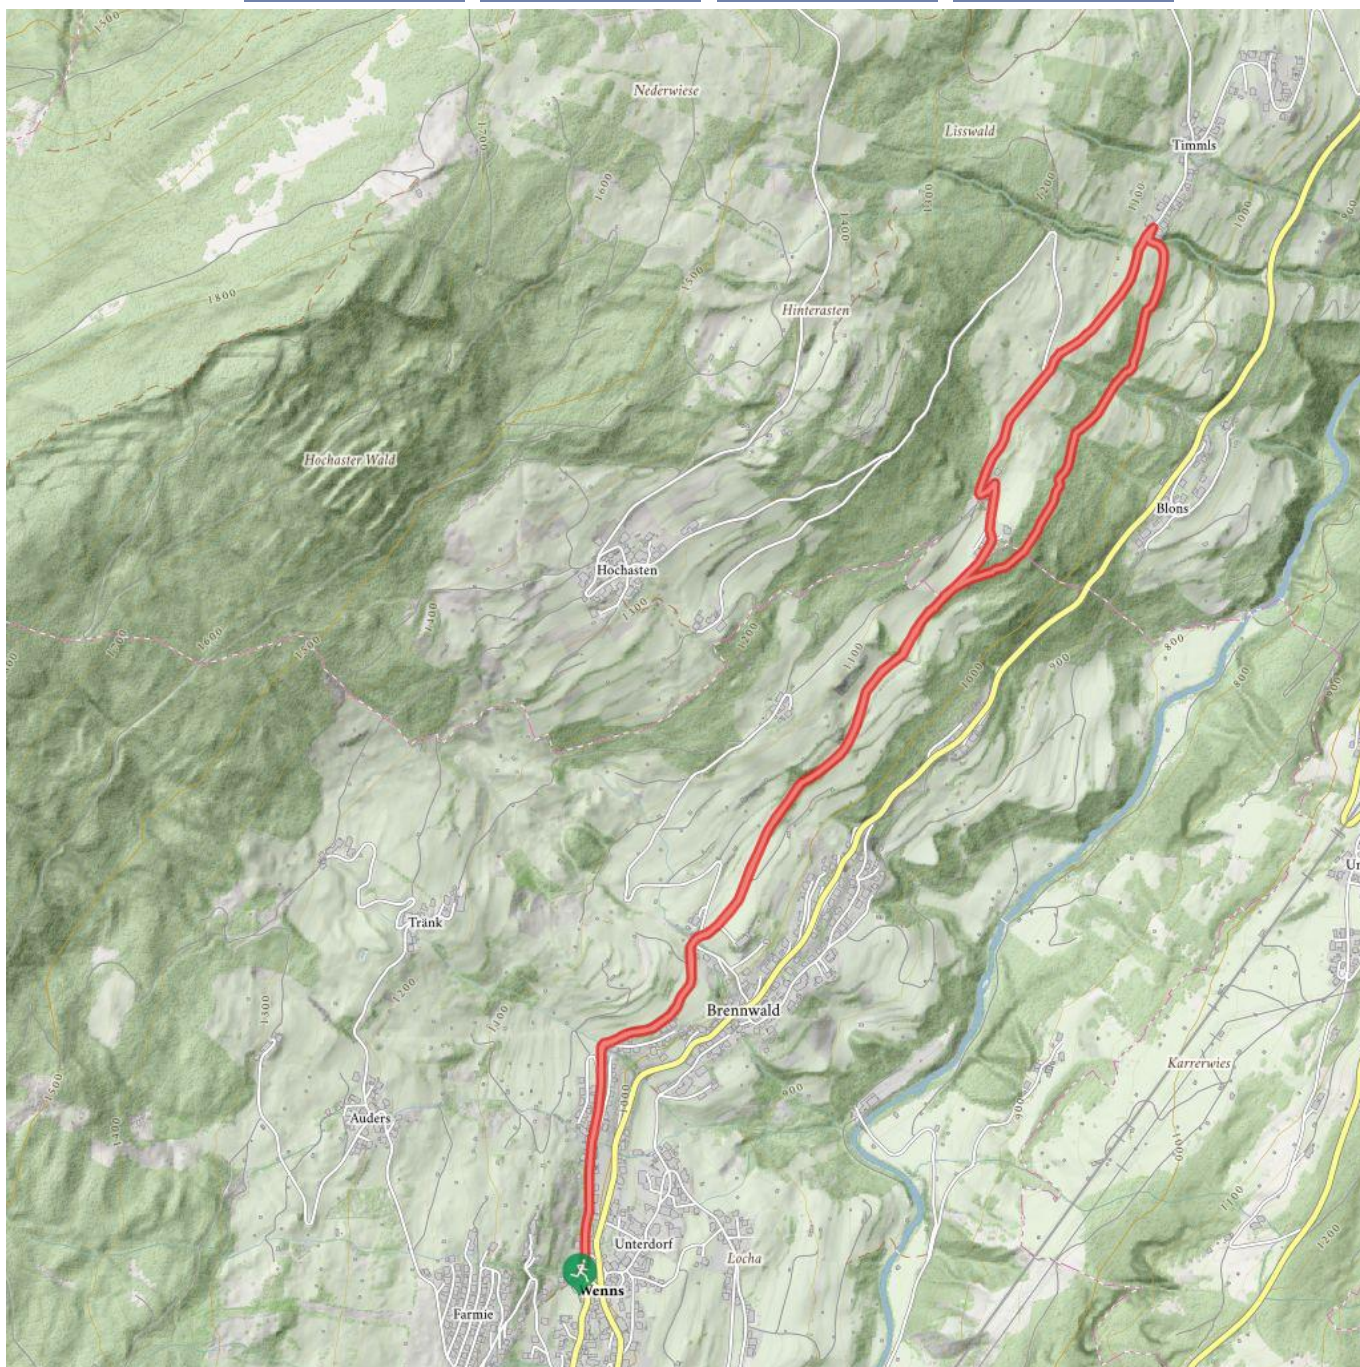

Steinhof Runde

Uphill ascent
350 m

Descent
350 m

Highest point
1108 m

Route length
6,3 km

Steinhof Runde

Information

Starting point **Pitztaler Hof**

Destination point **Pitztaler Hof**

Underground
forest path, some parts on asphalt

 Impressions