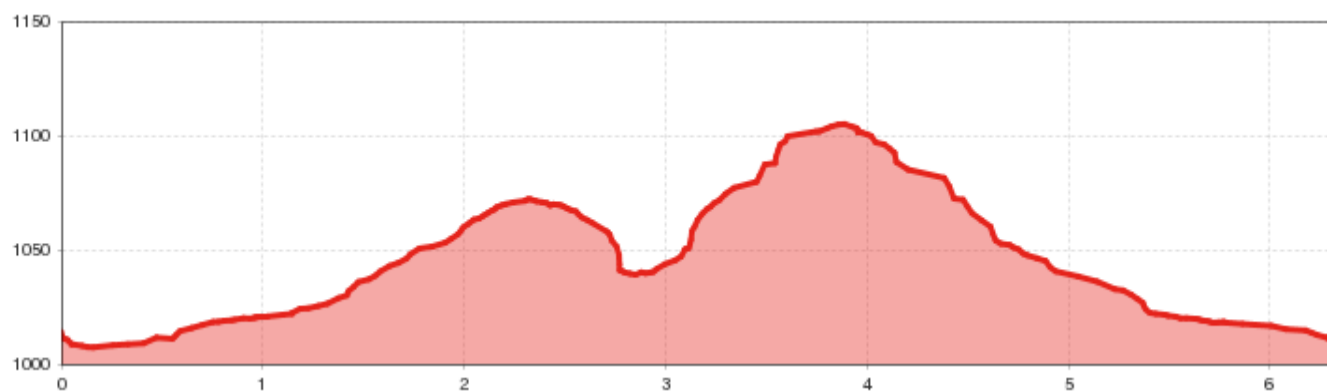

Steinhof Runde

Uphill ascent
350 m

Descent
350 m

Highest point
1108 m

Route length
6,3 km

Steinhof Runde

Information

Starting point **Pitztaler Hof**

Destination point **Pitztaler Hof**

Underground
forest path, some parts on asphalt

 Impressions