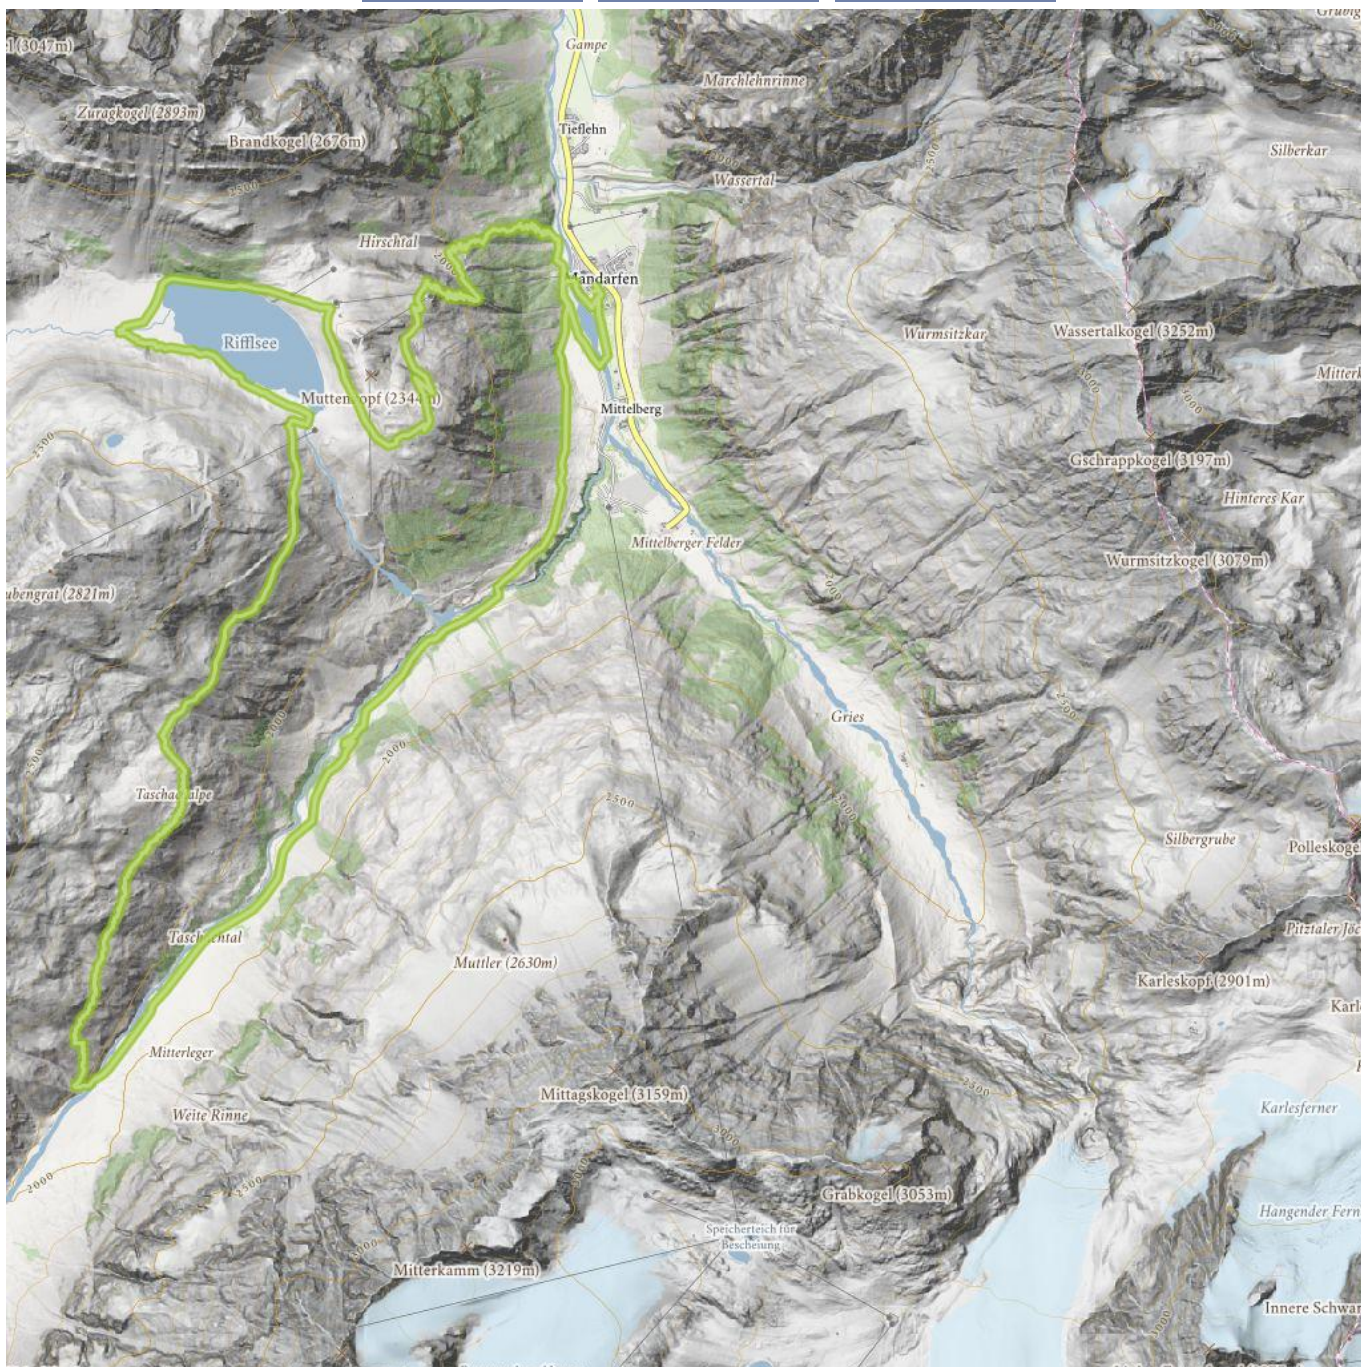

P15 - Zirbensteig Trail

Elevation gain
850 m

Highest point
2315 m

Route length
15 km

P15 - Zirbensteig Trail

Information

Starting point **Mandarfen**
Finishing point **Mandarfen**
Underground **Forest floor, gravel**