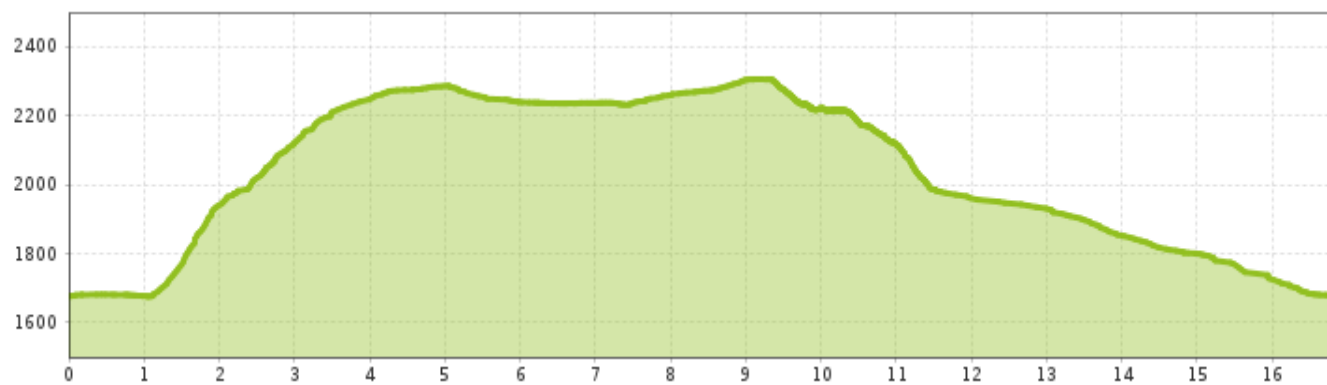

P15 - Zirbensteig Trail

Elevation gain
850 m

Highest point
2315 m

Route length
15 km

P15 - Zirbensteig Trail

Information

Starting point **Mandarfen**
Finishing point **Mandarfen**
Underground **Forest floor, gravel**

 Impressions