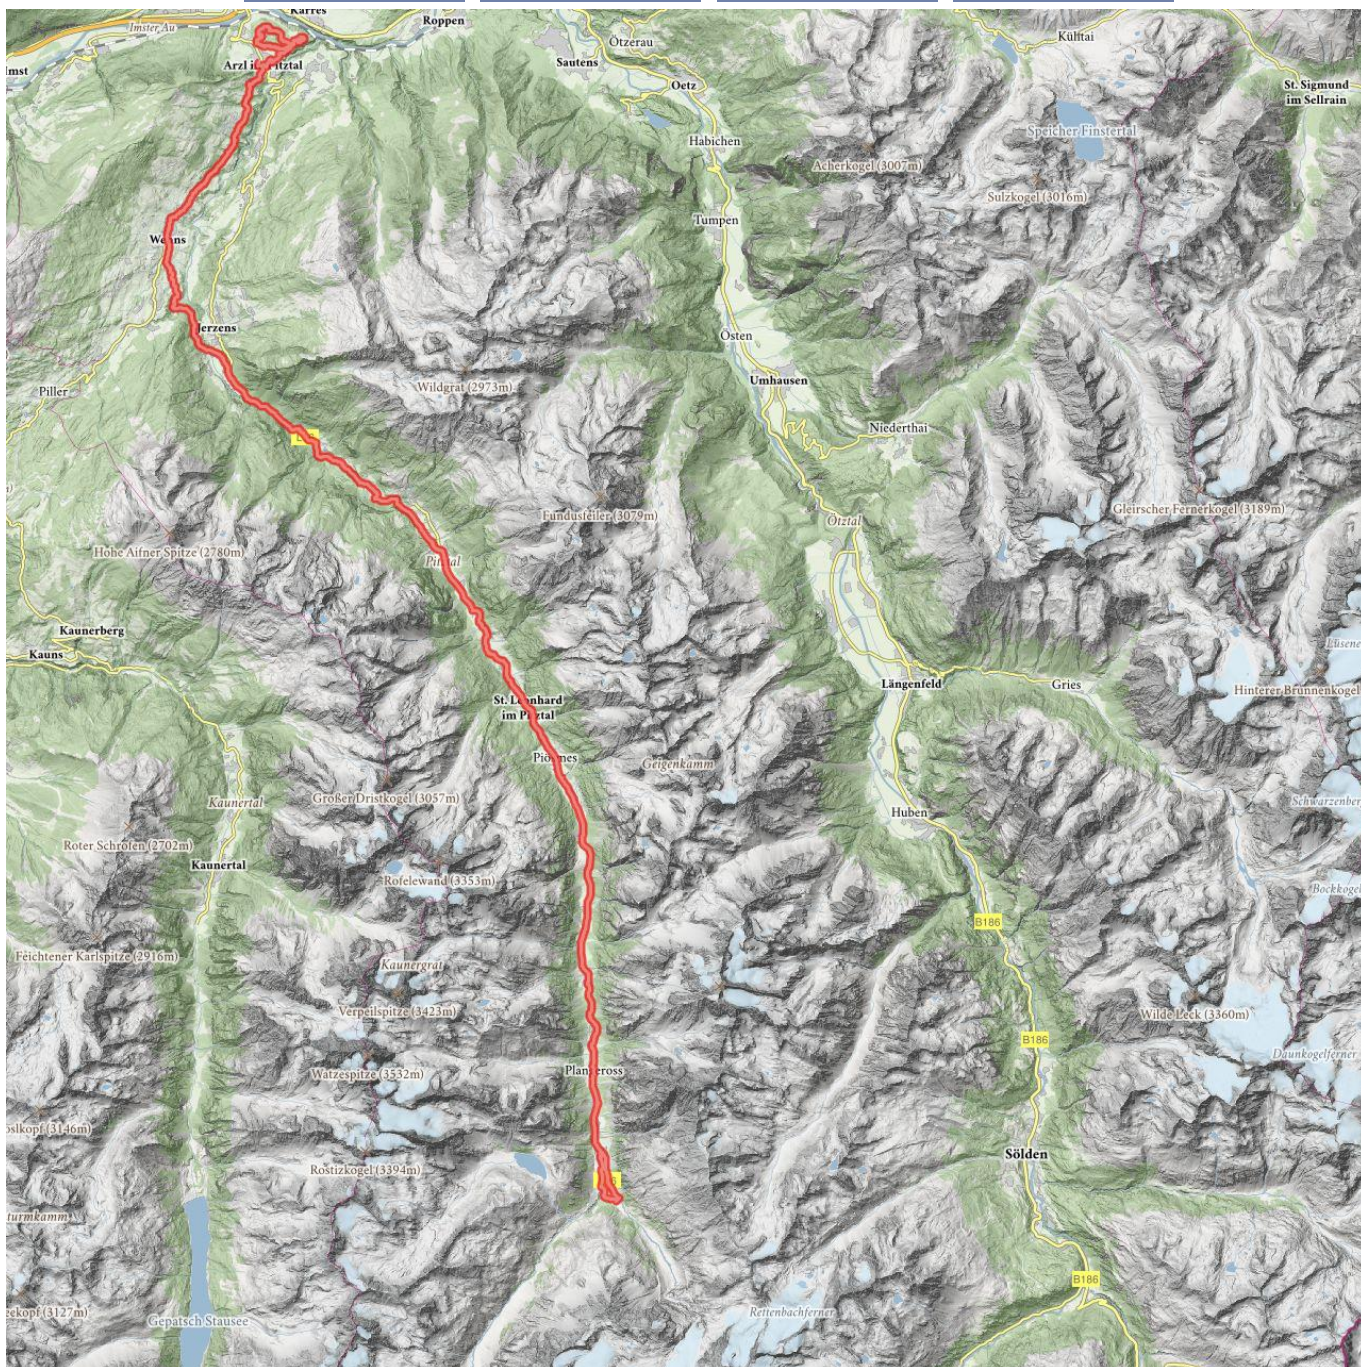

# Marathon + Relay marathon 42 KM

Uphill ascent  
198 m

Descent  
1018 m

Highest point  
1735 m

Route length  
42,195 km

# Marathon + Relay marathon 42 KM

## Information

Starting point **Mandarfen**  
Destination point **Gruabe Arena in Arzl**  
Underground  
**Asphalt, short part paved forest road**

## Description

**New route with pure alpine panorama from Mandarfen to Arzl**