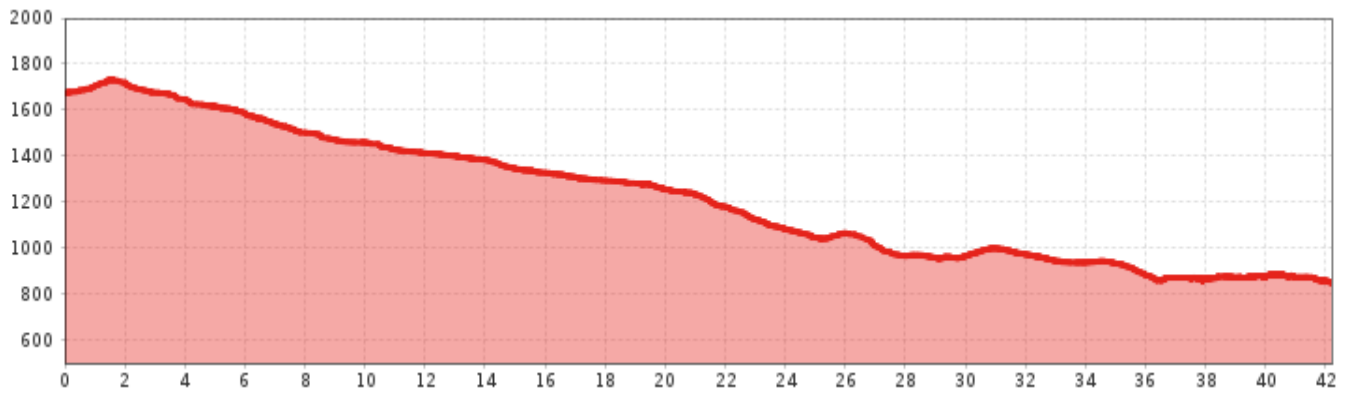

# Marathon + Relay marathon 42 KM

Uphill ascent  
198 m

Descent  
1018 m

Highest point  
1735 m

Route length  
42,195 km

# Marathon + Relay marathon 42 KM

## Information

Starting point **Mandarfen**  
Destination point **Gruabe Arena in Arzl**  
Underground  
**Asphalt, short part paved forest road**

## Description

**New route with pure alpine panorama from Mandarfen to Arzl**